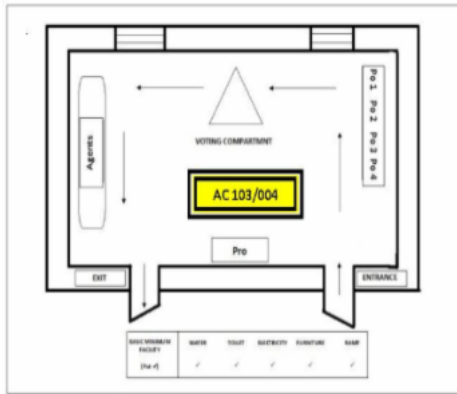

Nazri Naksha

Google Map View

Polling Station Building Front View

Polling Station Front View

Cad View

Key MAP View