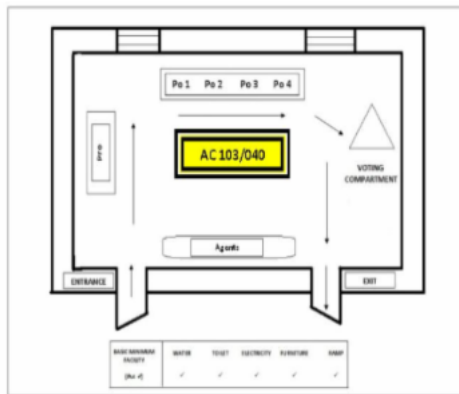

Nazri Naksha

Google Map View

Polling Station Building Front View

Polling Station Front View

Cad View

Key MAP View