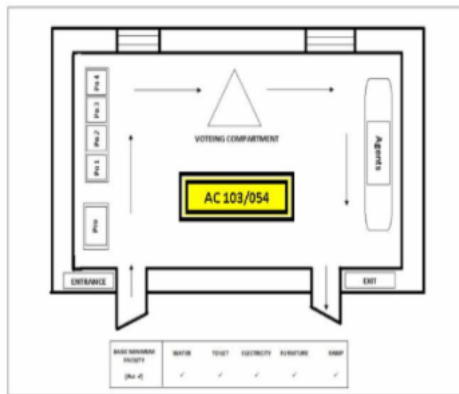

Nazri Naksha

AC: 103-BLUPUR
PART NO:54 - RAMPRASAD VIDYAPITH , ROOM-1

Google Map View

Polling Station Building Front View

Polling Station Front View

Cad View

Key MAP View

AC: 103-BLUPUR
PART NO:54 - RAMPRASAD VIDYAPITH , ROOM-1