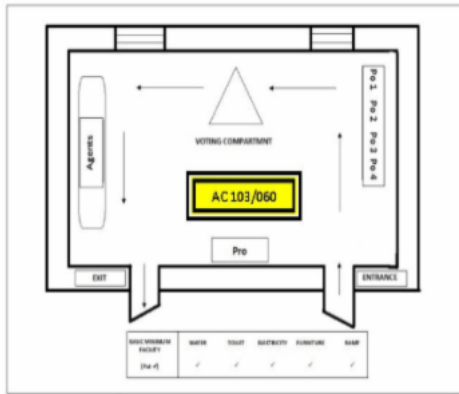

Nazri Naksha

Google Map View

Polling Station Building Front View

Polling Station Front View

Cad View

Key MAP View