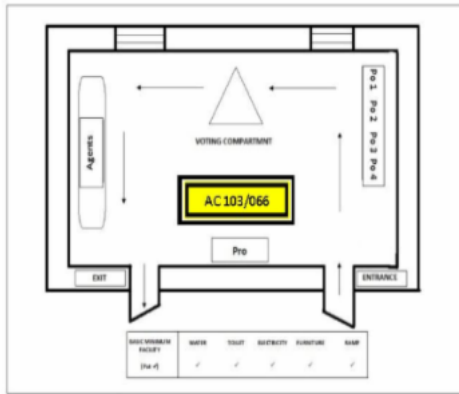

Nazri Naksha

Google Map View

Polling Station Building Front View

Polling Station Front View

Cad View

Key MAP View