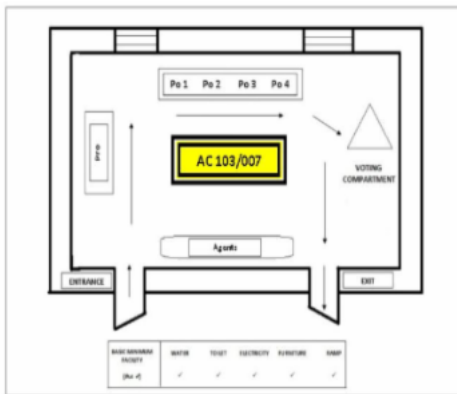

Nazri Naksha

Google Map View

Polling Station Building Front View

Polling Station Front View

Cad View

Key MAP View