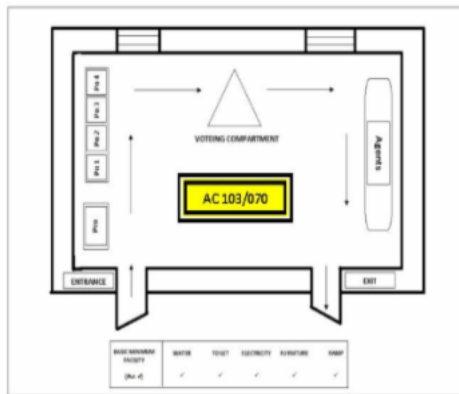

Nazri Naksha

Google Map View

Polling Station Building Front View

Polling Station Front View

Cad View

Key MAP View