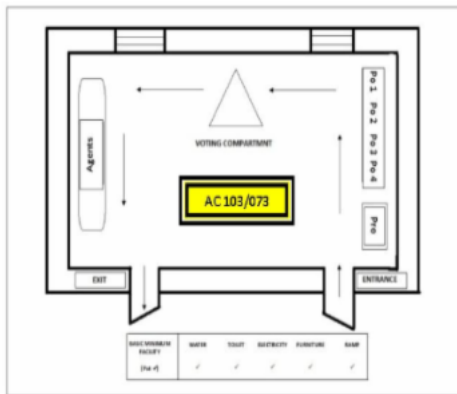

Nazri Naksha

Google Map View

Polling Station Building Front View

Polling Station Front View

Cad View

Key MAP View