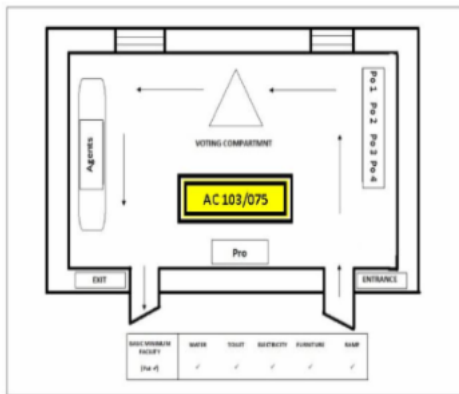

Nazri Naksha

Google Map View

Polling Station Building Front View

Polling Station Front View

Cad View

Key MAP View