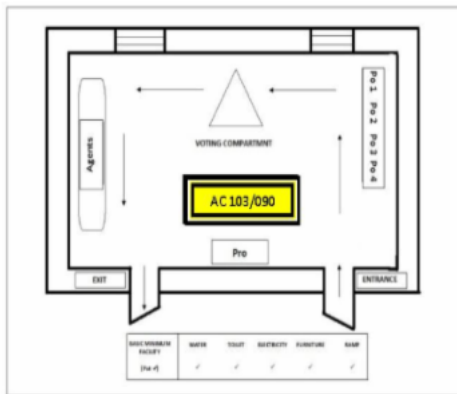

Nazri Naksha

Google Map View

Polling Station Building Front View

Polling Station Front View

Cad View

Key MAP View