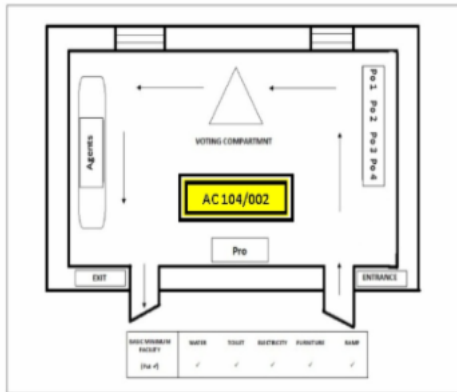

Nazri Naksha

Google Map View

Polling Station Building Front View

Polling Station Front View

Cad View

Key MAP View