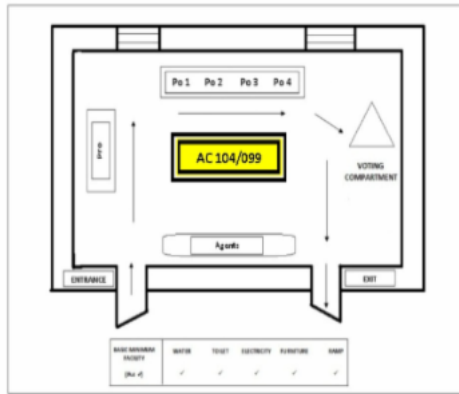

Nazri Naksha

Garifa Yuba Sangha -1
104 NAIHATI A/C PART NO-100

Google Map View

Polling Station Building Front View

Polling Station Front View

Cad View

Key MAP View