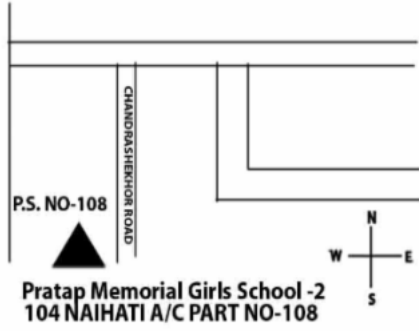

Nazri Naksha

Google Map View