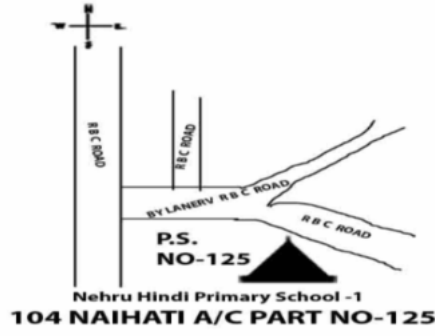

Nazri Naksha

Google Map View