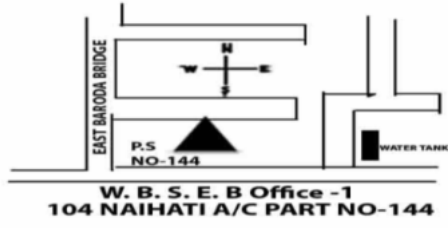

Nazri Naksha

Google Map View