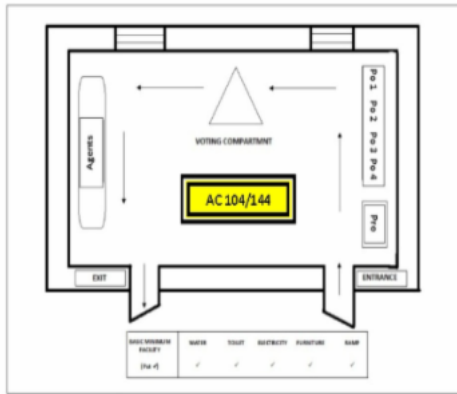

Nazri Naksha

Google Map View

Polling Station Building Front View

Polling Station Front View

Cad View

Key MAP View