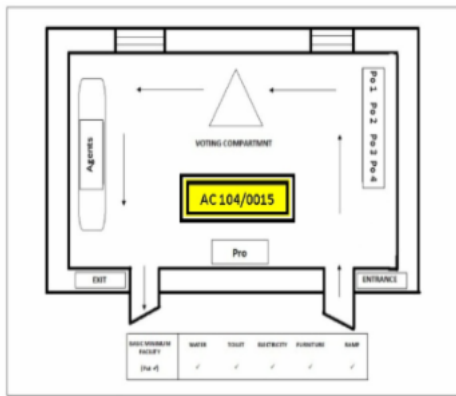

Nazri Naksha

Google Map View

Polling Station Building Front View

Polling Station Front View

Cad View

Key MAP View