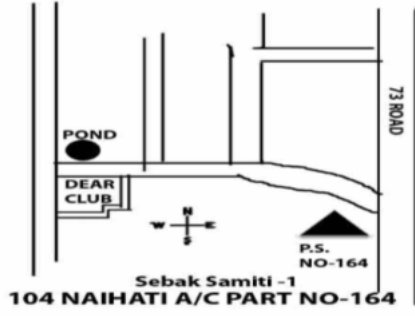

Nazri Naksha

Google Map View