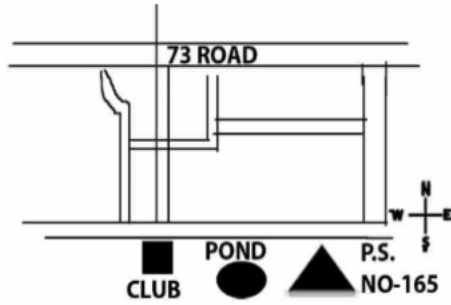

Nazri Naksha

Maharaja Nanda Kumar Prathamik Vidyalay -1
104 NAIHATI A/C PART NO-165