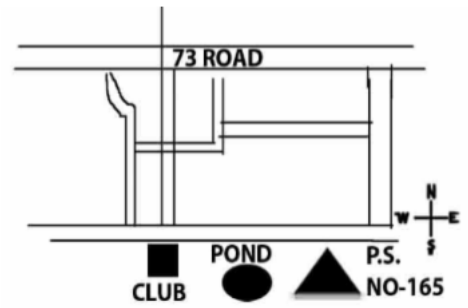

Key MAP View

Maharaja Nanda Kumar Prathamik Vidyalay -1
104 NAIHATI A/C PART NO-165