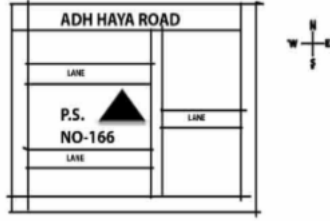

Nazri Naksha

Google Map View

I. P. P - VIII Health Centre -1
104 NAIHATI A/C PART NO-166