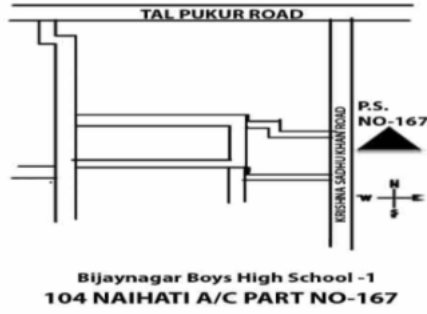

Nazri Naksha

Google Map View