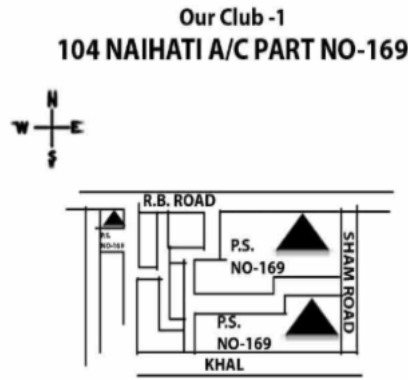

Nazri Naksha

Google Map View