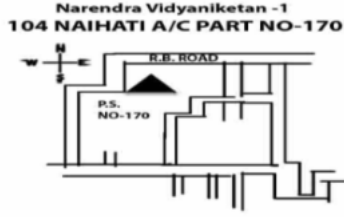

Nazri Naksha

Google Map View