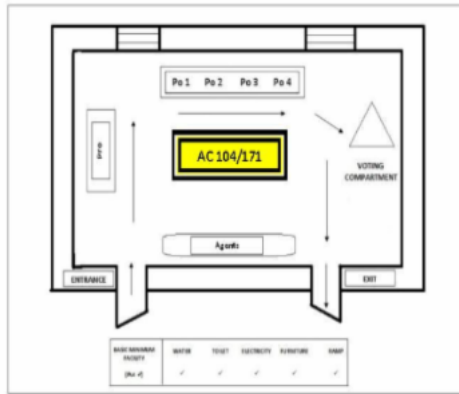

Nazri Naksha

Google Map View

Polling Station Building Front View

Polling Station Front View

Cad View

Key MAP View