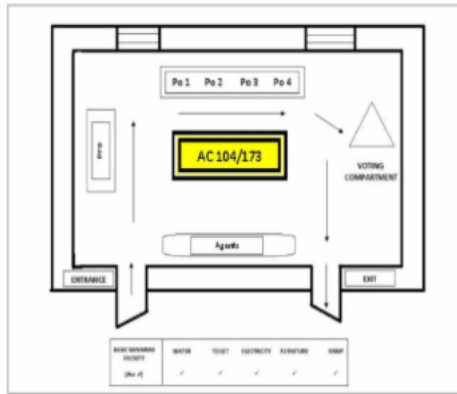

Cad View

Key MAP View

Yuba Sangha -1
104 NAIHATI A/C PART NO-173