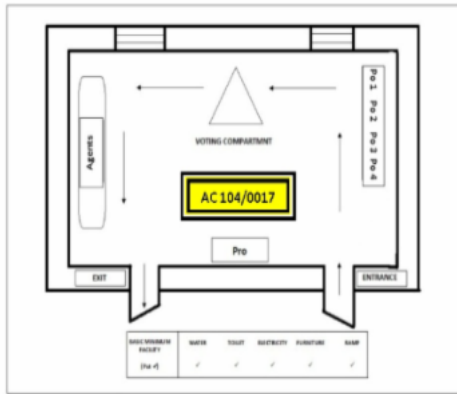

Nazri Naksha

Google Map View

Polling Station Building Front View

Polling Station Front View

Cad View

Key MAP View