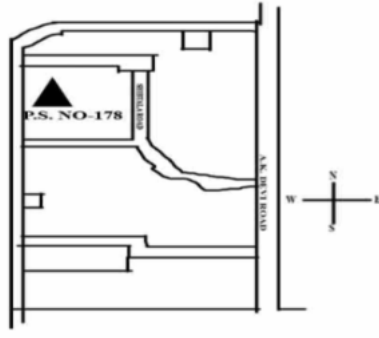

Nazri Naksha

104 NAIHATI A/C PART NO-178
Bankim Prathamik Vidyalay-1