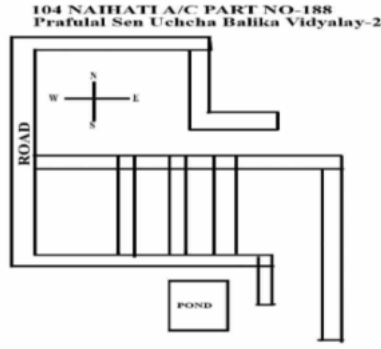

Nazri Naksha

Google Map View