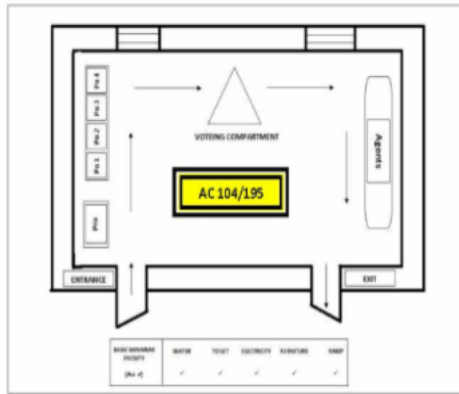

Nazri Naksha

Google Map View

Polling Station Building Front View

Polling Station Front View

Cad View

Key MAP View