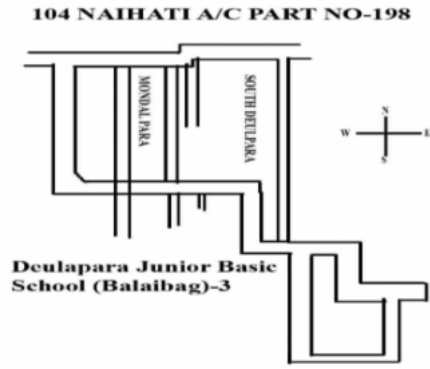

Nazri Naksha

Google Map View