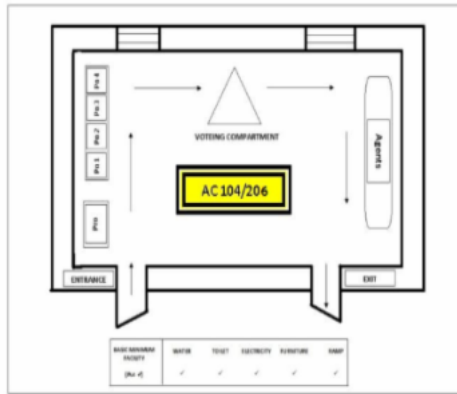

Nazri Naksha

Google Map View

Polling Station Building Front View

Polling Station Front View

Cad View

Key MAP View