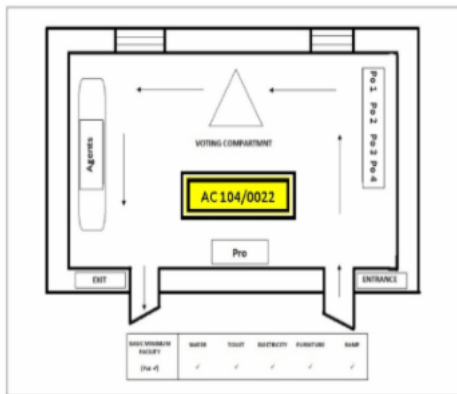

Nazri Naksha

Google Map View

Polling Station Building Front View

Polling Station Front View

Cad View

Key MAP View