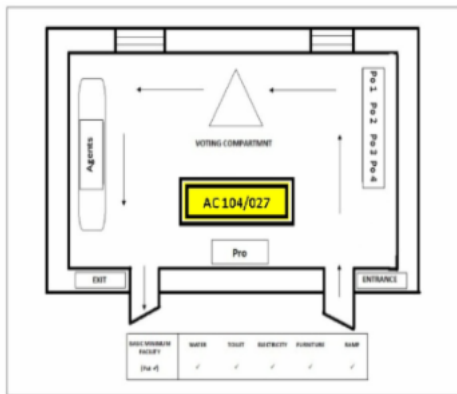

Nazri Naksha

Google Map View

Polling Station Building Front View

Polling Station Front View

Cad View

Key MAP View