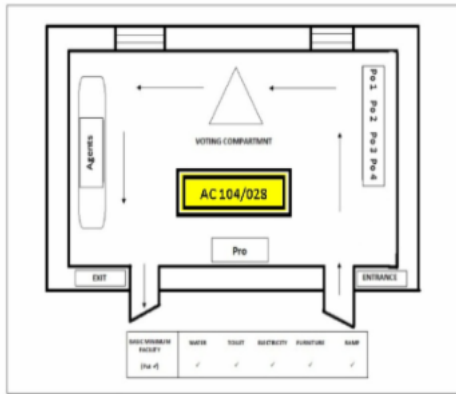

Nazri Naksha

Google Map View

Polling Station Building Front View

Polling Station Front View

Cad View

Key MAP View