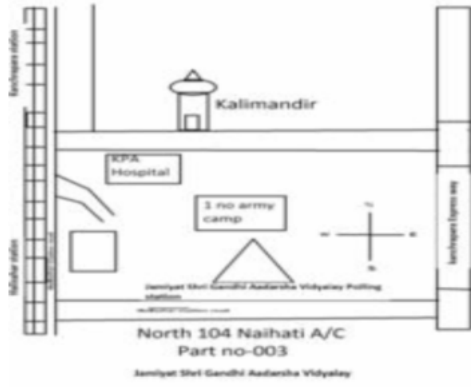

Nazri Naksha

Google Map View