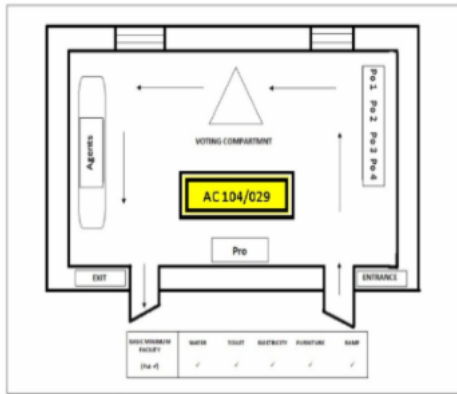

Nazri Naksha

Google Map View

Polling Station Building Front View

Polling Station Front View

Cad View

Key MAP View