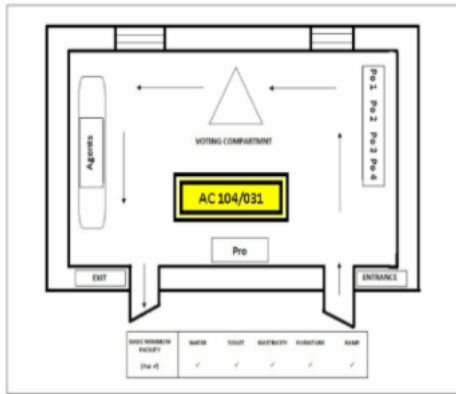

Nazri Naksha

Google Map View

Polling Station Building Front View

Polling Station Front View

Cad View

Key MAP View