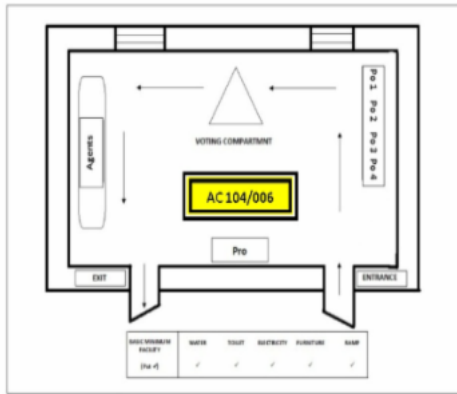

Nazri Naksha

Google Map View

Polling Station Building Front View

Polling Station Front View

Cad View

Key MAP View