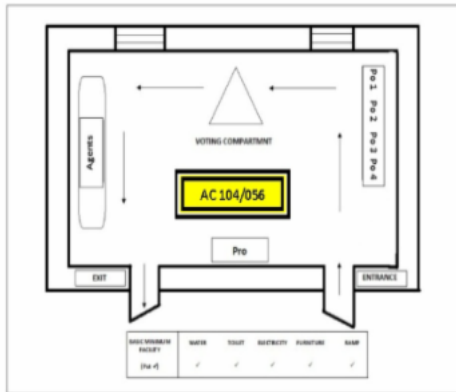

Nazri Naksha

Google Map View

Polling Station Building Front View

Polling Station Front View

Cad View

Key MAP View