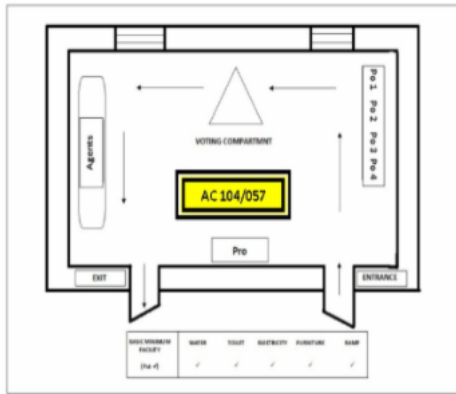

Nazri Naksha

Google Map View

Polling Station Building Front View

Polling Station Front View

Cad View

Key MAP View