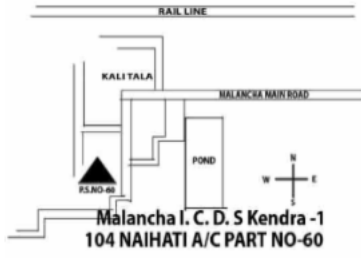

Nazri Naksha

Google Map View