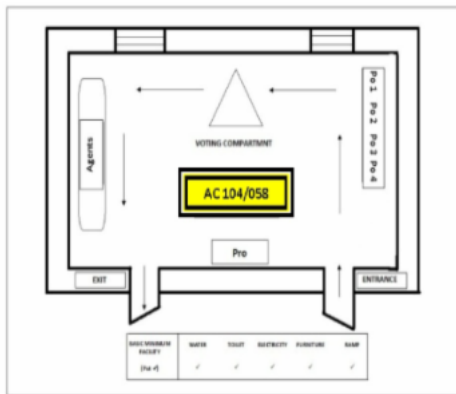

Cad View

Key MAP View

Malancha Pramodapally Anganaoyari Kendra -1
104 NAIHATI A/C PART NO-58