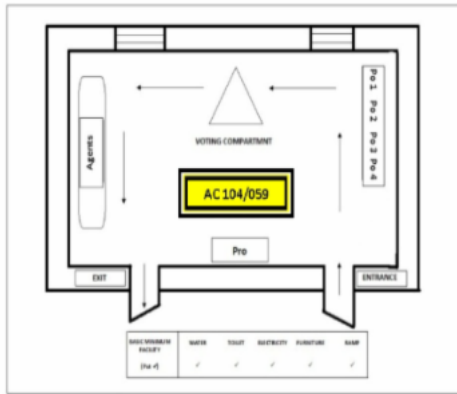

Nazri Naksha

Google Map View

Polling Station Building Front View

Polling Station Front View

Cad View

Key MAP View