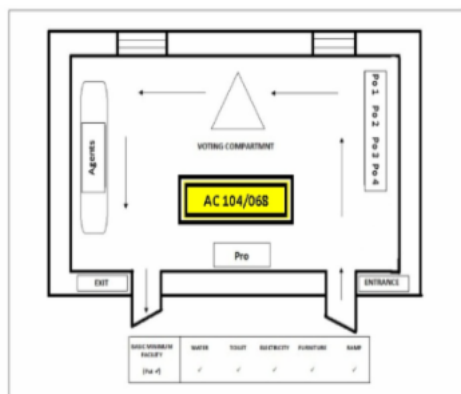

Nazri Naksha

Google Map View

Polling Station Building Front View

Polling Station Front View

Cad View

Key MAP View