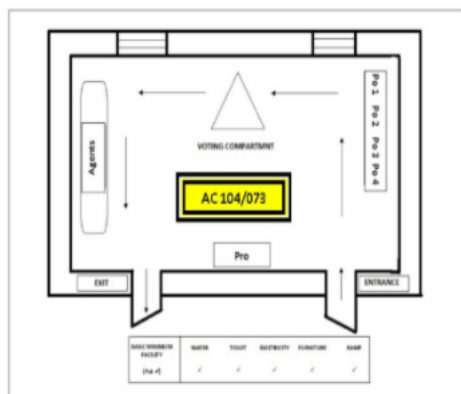

Nazri Naksha

Google Map View

Polling Station Building Front View

Polling Station Front View

Cad View

Key MAP View