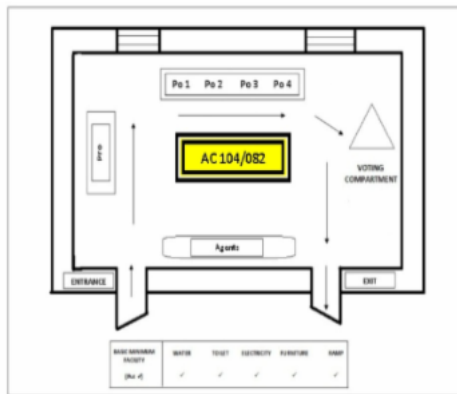

Nazri Naksha

Google Map View

Polling Station Building Front View

Polling Station Front View

Cad View

Key MAP View