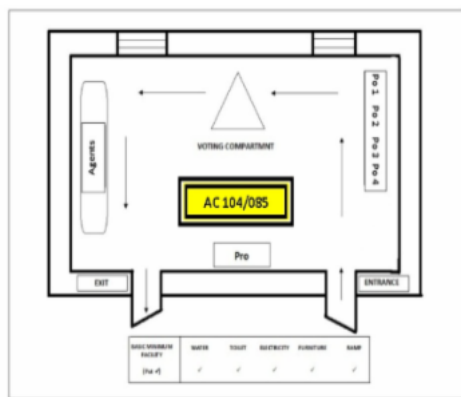

Nazri Naksha

Garifa Pally Mangal High School (Old Building)-1
104 NAIHATI A/C PART NO-87

Google Map View

Polling Station Building Front View

Polling Station Front View

Cad View

Key MAP View

Garifa Pallymangal High School (New Building)-1
104 NAIHATI A/C PART NO-85