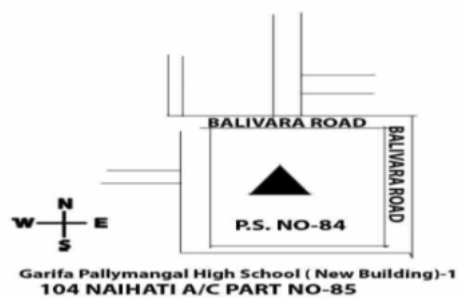

Key MAP View

Garifa Pallymangal High School (New Building)-1
104 NAIHATI A/C PART NO-85