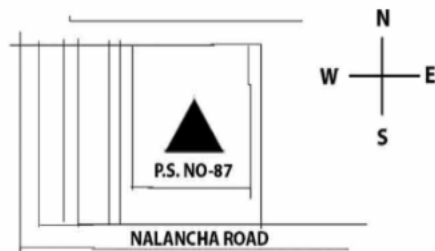

Nazri Naksha

Garifa Pally Mangal High School (Old Building)-1
104 NAIHATI A/C PART NO-87