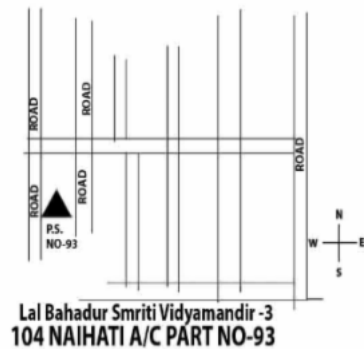

Nazri Naksha

Google Map View