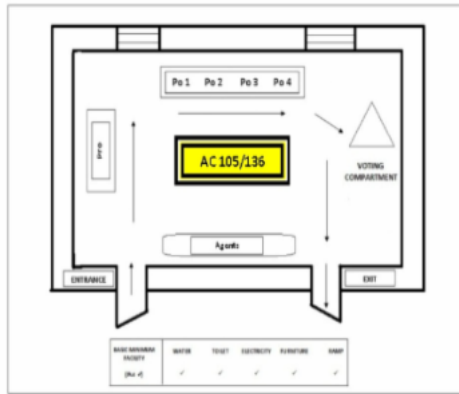

Nazri Naksha

Google Map View

Polling Station Building Front View

Polling Station Front View

Cad View

Key MAP View