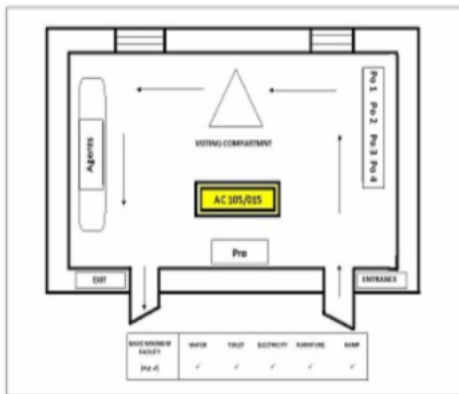

Nazri Naksha

Google Map View

Polling Station Building Front View

Polling Station Front View

Cad View

Key MAP View