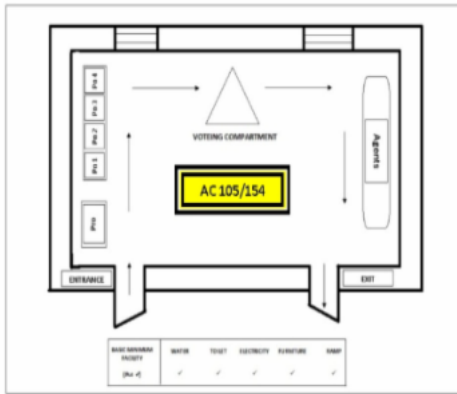

Nazri Naksha

Google Map View

Polling Station Building Front View

Polling Station Front View

Cad View

Key MAP View